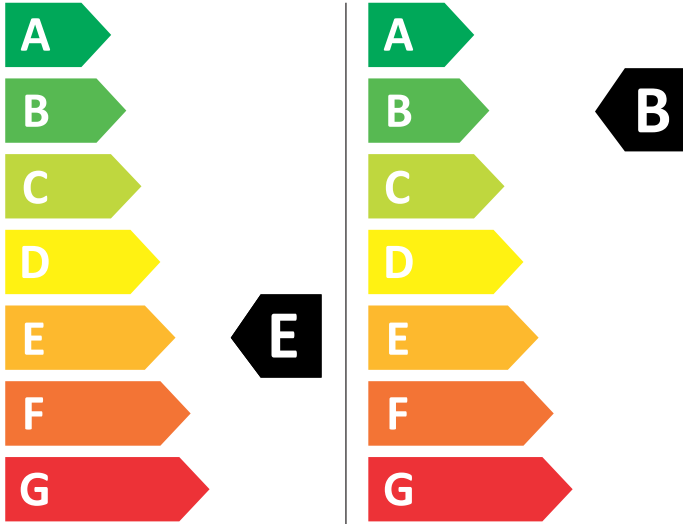

HISENSE

WDQR1014EVAJM

370 kWh/100

60 kWh/100

6.0 kg

10.0 kg

84 L

35 L